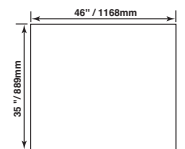

SYSTA-DRY-S dimensions

SMH

SYSTA-DRY-S
SYSTA-DRY-L

Size

Fits 2000-6000lb forklifts
Fits larger forklifts

FORKSHIELD

dimensions

SYFORKSHIELD Windshield / Canopy