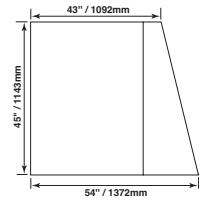

SYSTA-DRY-S dimensions

SMH

SYSTA-DRY-S
SYSTA-DRY-L

Size

Fits 2000-6000lb forklifts
Fits larger forklifts

FORKSHIELD

dimensions

SYFORKSHIELD Windshield / Canopy