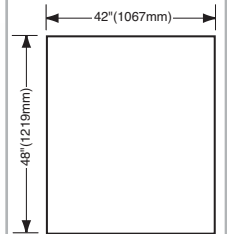

SYSTA-DRY-S dimensions

SMH

SYSTA-DRY-S
SYSTA-DRY-L

Size

Fits 2000-6000lb forklifts
Fits larger forklifts

FORKSHIELD

dimensions

SYFORKSHIELD Windshield / Canopy